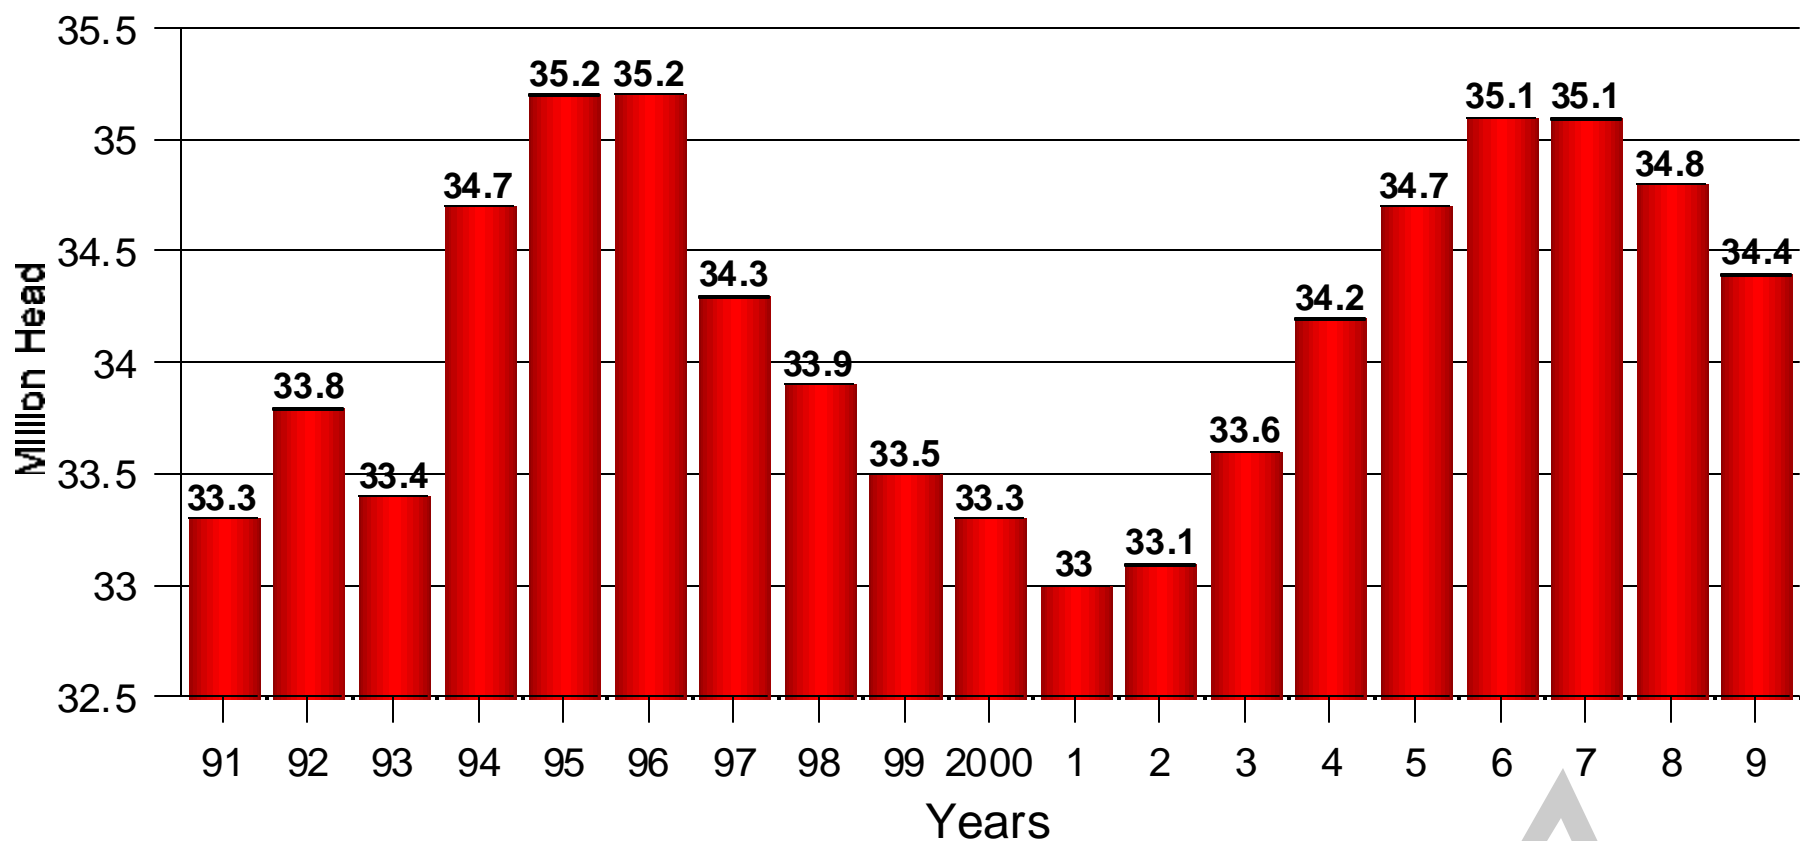

Nebraska Direct Slaughter Steer Prices

FAPRI Long-Run Projections 2001

Sioux Falls Cull Cow Prices

FAPRI Long-Run Projections 2001

Oklahoma Feeder Cattle (600-700 Lbs)

FAPRI Long-Run Projections 2001

North Dakota Price Projections 500-600 Lbs Steer Calves