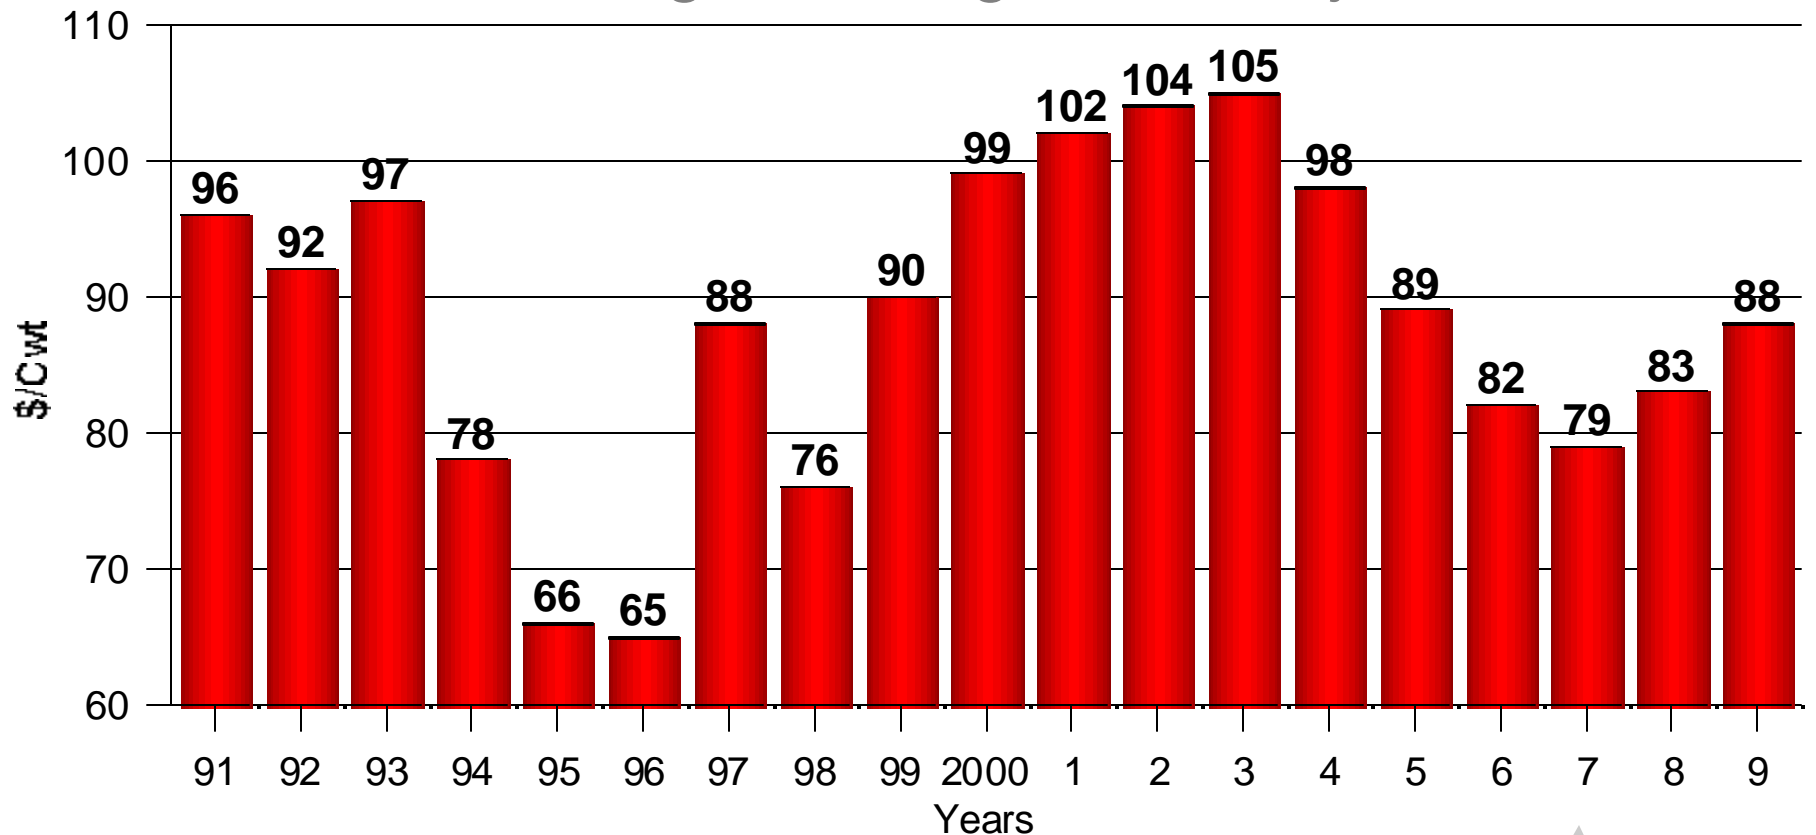

Nebraska Direct Slaughter Steer Prices

FAPRI Long-Run Projections 2001

Sioux Falls Cull Cow Prices

FAPRI Long-Run Projections 2001

Oklahoma Feeder Cattle (600-700 Lbs)

FAPRI Long-Run Projections 2001

North Dakota Price Projections 500-600 Lbs Steer Calves

Harlan Hughes Long-Run Projections

Retail Choice Beef Prices

FAPRI Long-Run Projections 2001

The End