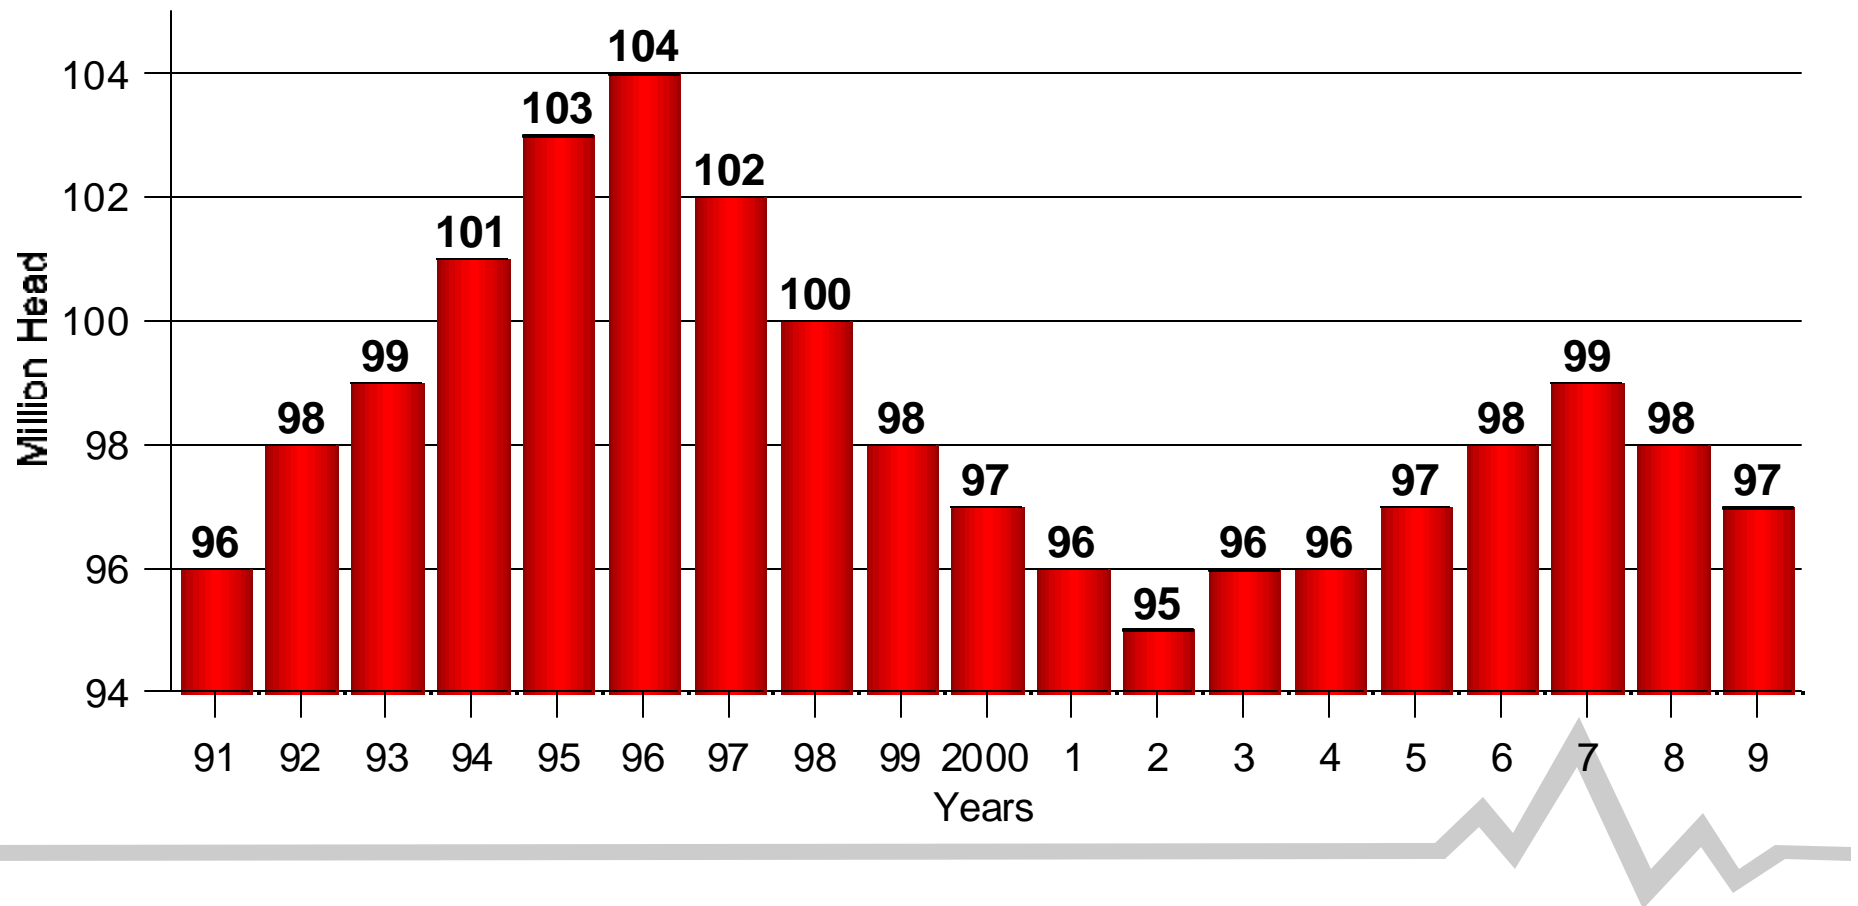

Beef Price Projections

January 2001

By
Harlan Hughes
Professor Emeritus
North Dakota State University

U.S. All-Cattle Inventory

FAPRI Long-Run Projections 2001

U.S. Beef Cows

FAPRI Long-Run Projections 2001

Nebraska Direct Slaughter Steer Prices

FAPRI Long-Run Projections 2001

Sioux Falls Cull Cow Prices

FAPRI Long-Run Projections 2001

Oklahoma Feeder Cattle (600-700 Lbs)

FAPRI Long-Run Projections 2001

North Dakota Price Projections 500-600 Lbs Steer Calves

Harlan Hughes Long-Run Projections

Retail Choice Beef Prices

FAPRI Long-Run Projections 2001

The End