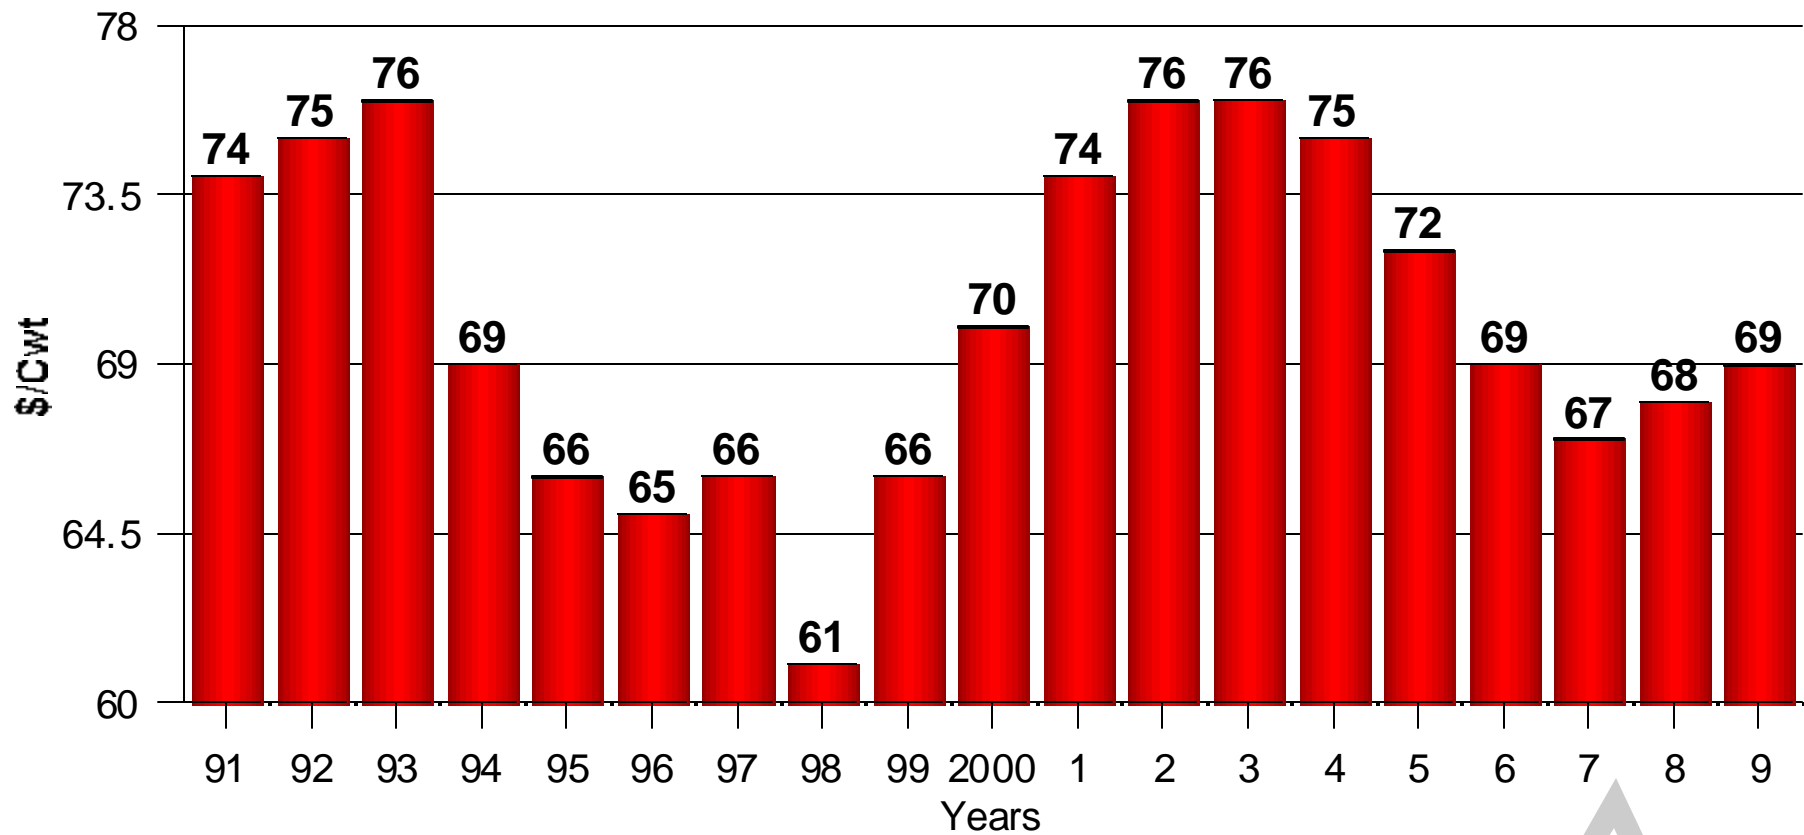

Nebraska Direct Slaughter Steer Prices

FAPRI Long-Run Projections 2001

Sioux Falls Cull Cow Prices

FAPRI Long-Run Projections 2001

Oklahoma Feeder Cattle (600-700 Lbs)

FAPRI Long-Run Projections 2001

North Dakota Price Projections 500-600 Lbs Steer Calves