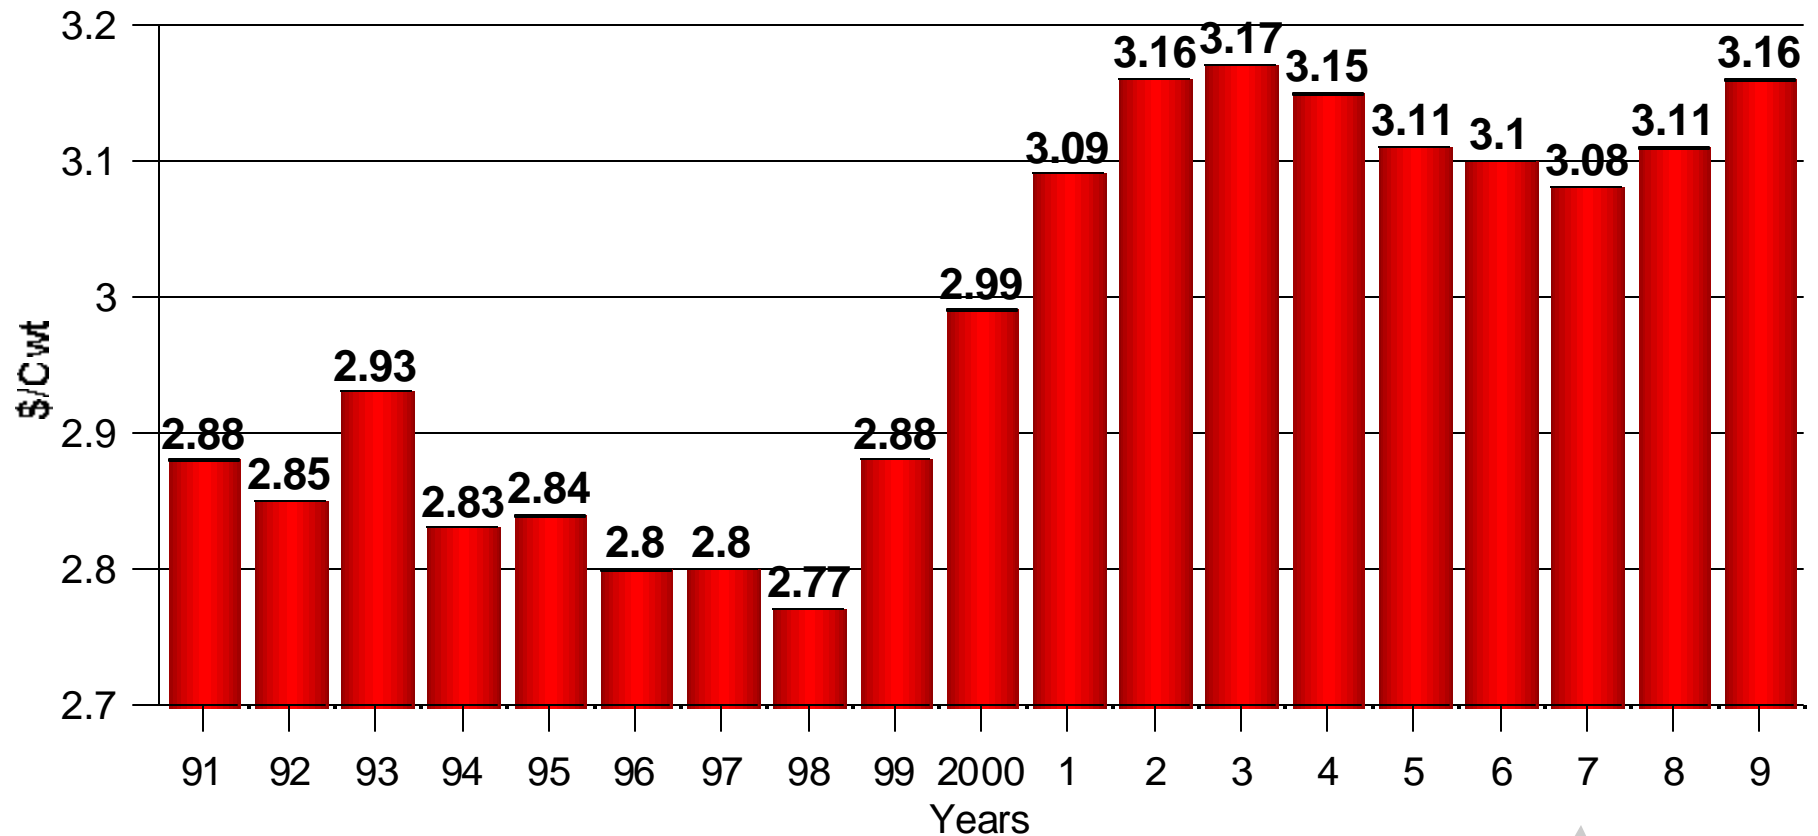

Nebraska Direct Slaughter Steer Prices

FAPRI Long-Run Projections 2001

Sioux Falls Cull Cow Prices

FAPRI Long-Run Projections 2001

Oklahoma Feeder Cattle (600-700 Lbs)

FAPRI Long-Run Projections 2001

North Dakota Price Projections 500-600 Lbs Steer Calves

Harlan Hughes Long-Run Projections

Retail Choice Beef Prices

FAPRI Long-Run Projections 2001

The End