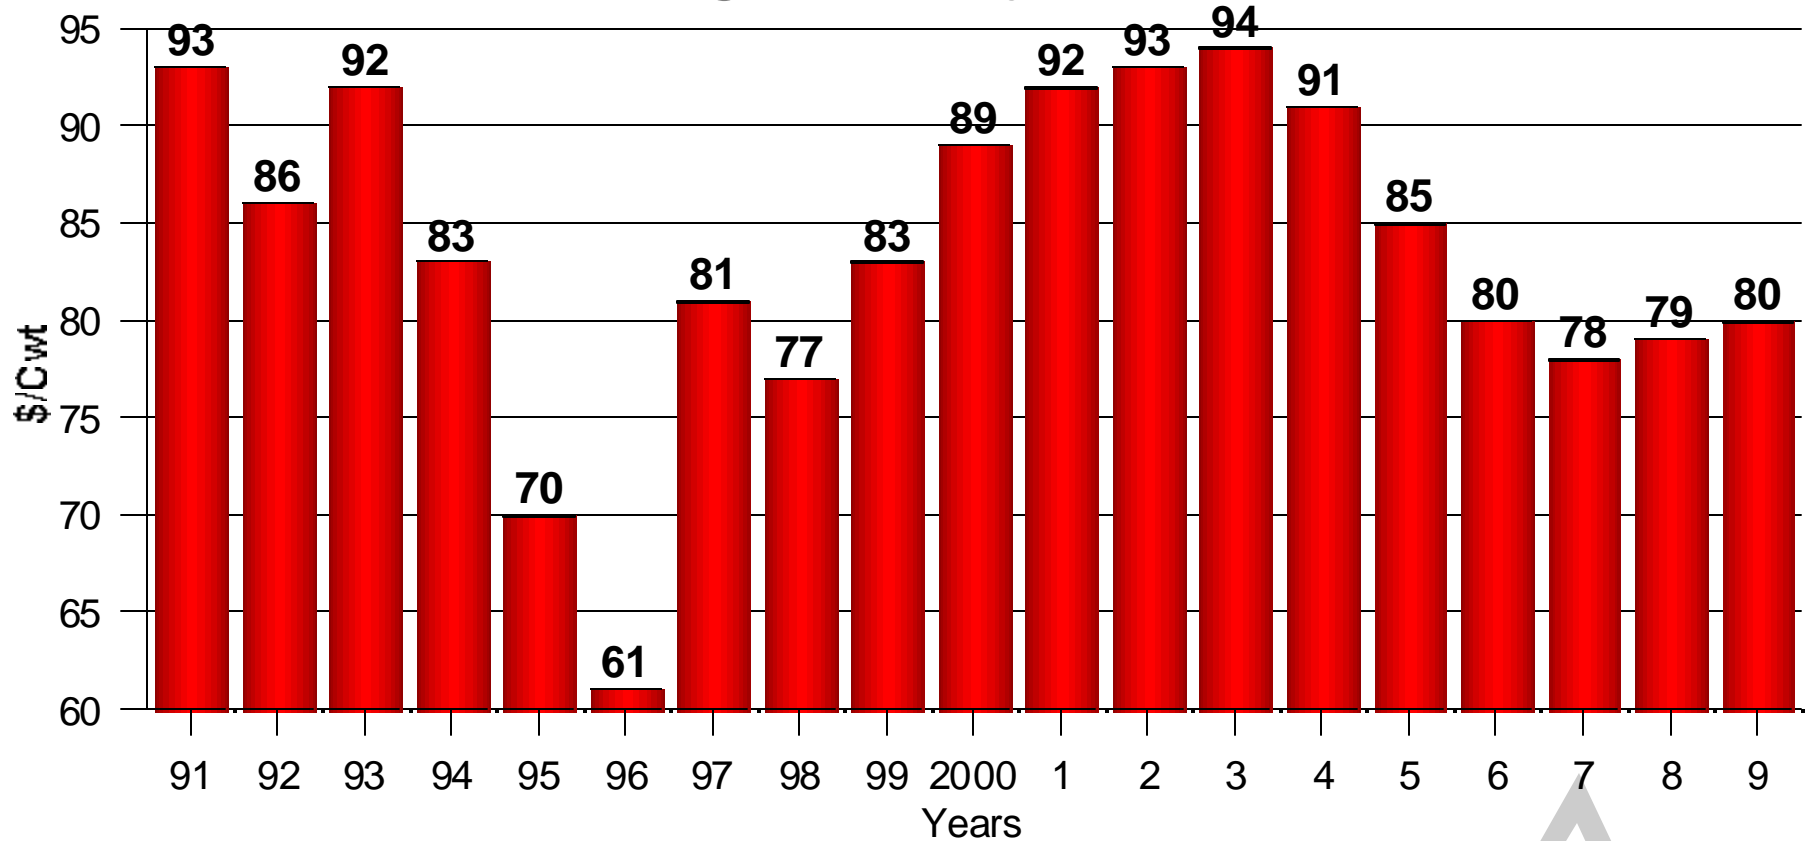

Nebraska Direct Slaughter Steer Prices

FAPRI Long-Run Projections 2001

Sioux Falls Cull Cow Prices

FAPRI Long-Run Projections 2001

Oklahoma Feeder Cattle (600-700 Lbs)

FAPRI Long-Run Projections 2001

North Dakota Price Projections 500-600 Lbs Steer Calves

Harlan Hughes Long-Run Projections

Retail Choice Beef Prices

FAPRI Long-Run Projections 2001

The End