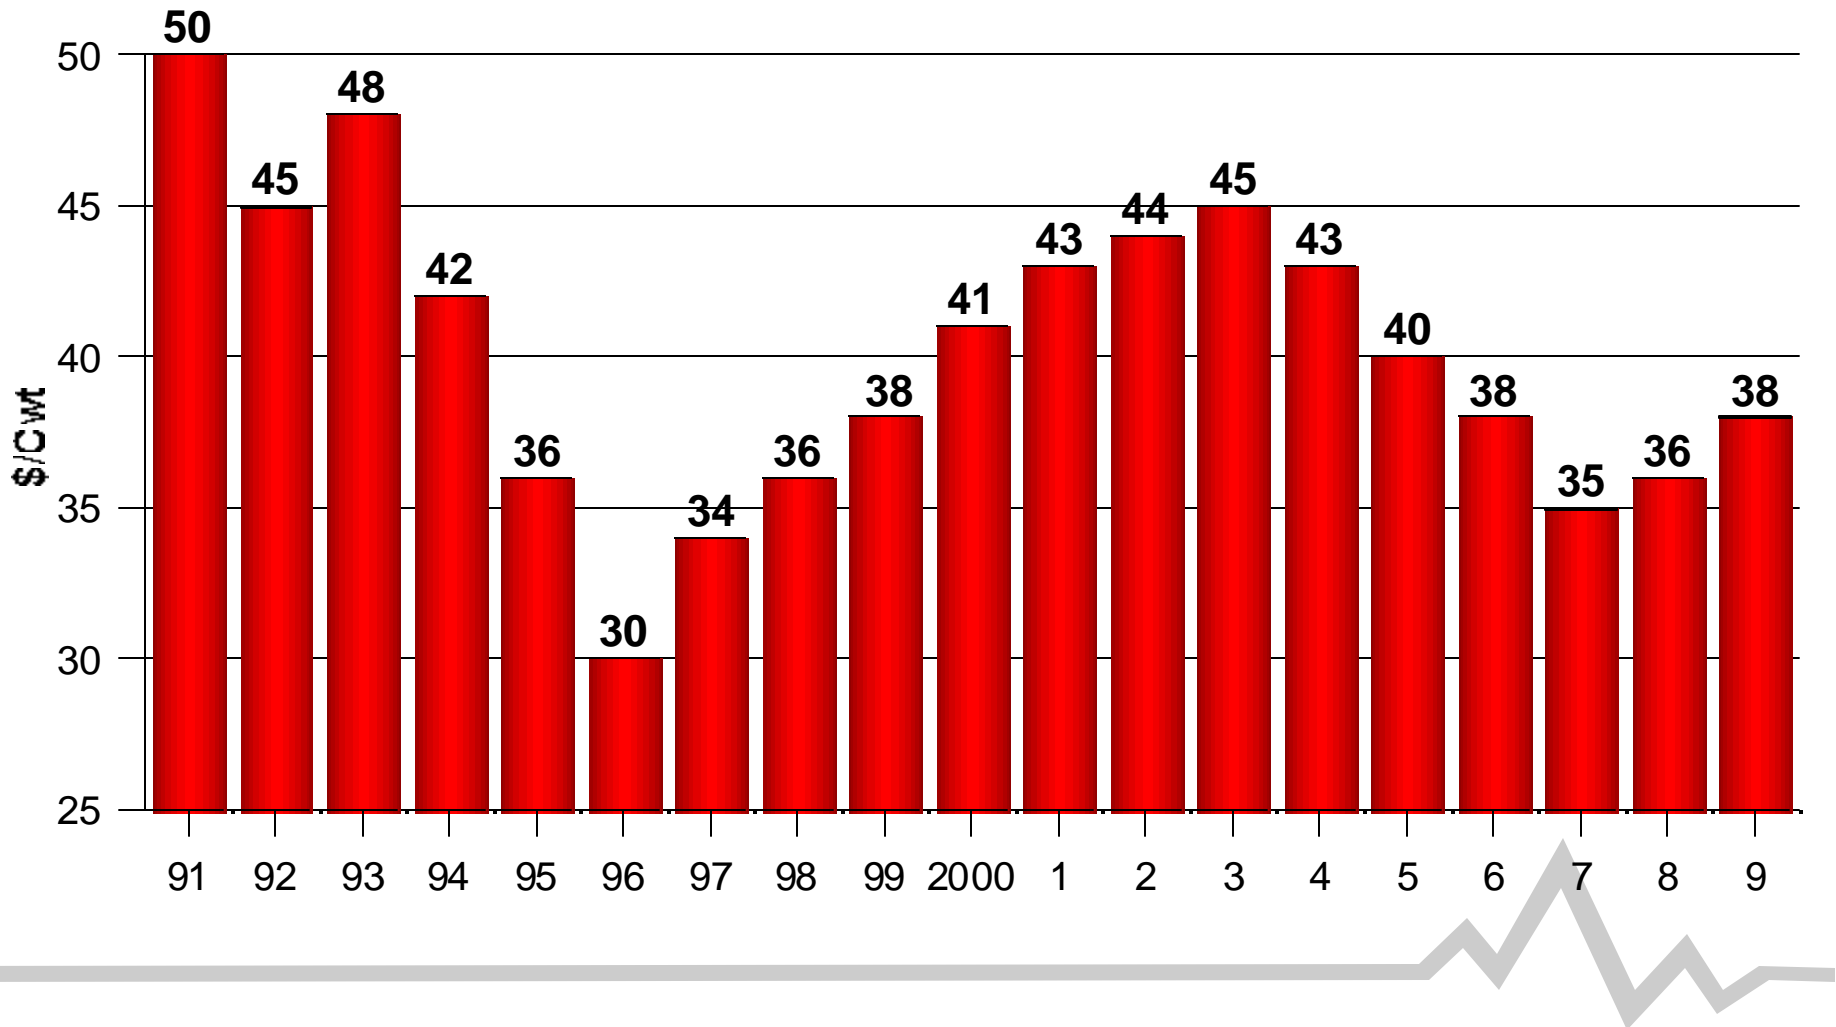

Beef Price Projections

January 2001

By
Harlan Hughes
Professor Emeritus
North Dakota State University

U.S. All-Cattle Inventory

FAPRI Long-Run Projections 2001

U.S. Beef Cows

FAPRI Long-Run Projections 2001

Nebraska Direct Slaughter Steer Prices

FAPRI Long-Run Projections 2001

Sioux Falls Cull Cow Prices

FAPRI Long-Run Projections 2001

Oklahoma Feeder Cattle (600-700 Lbs)

FAPRI Long-Run Projections 2001

North Dakota Price Projections 500-600 Lbs Steer Calves

Harlan Hughes Long-Run Projections

Retail Choice Beef Prices

FAPRI Long-Run Projections 2001

The End